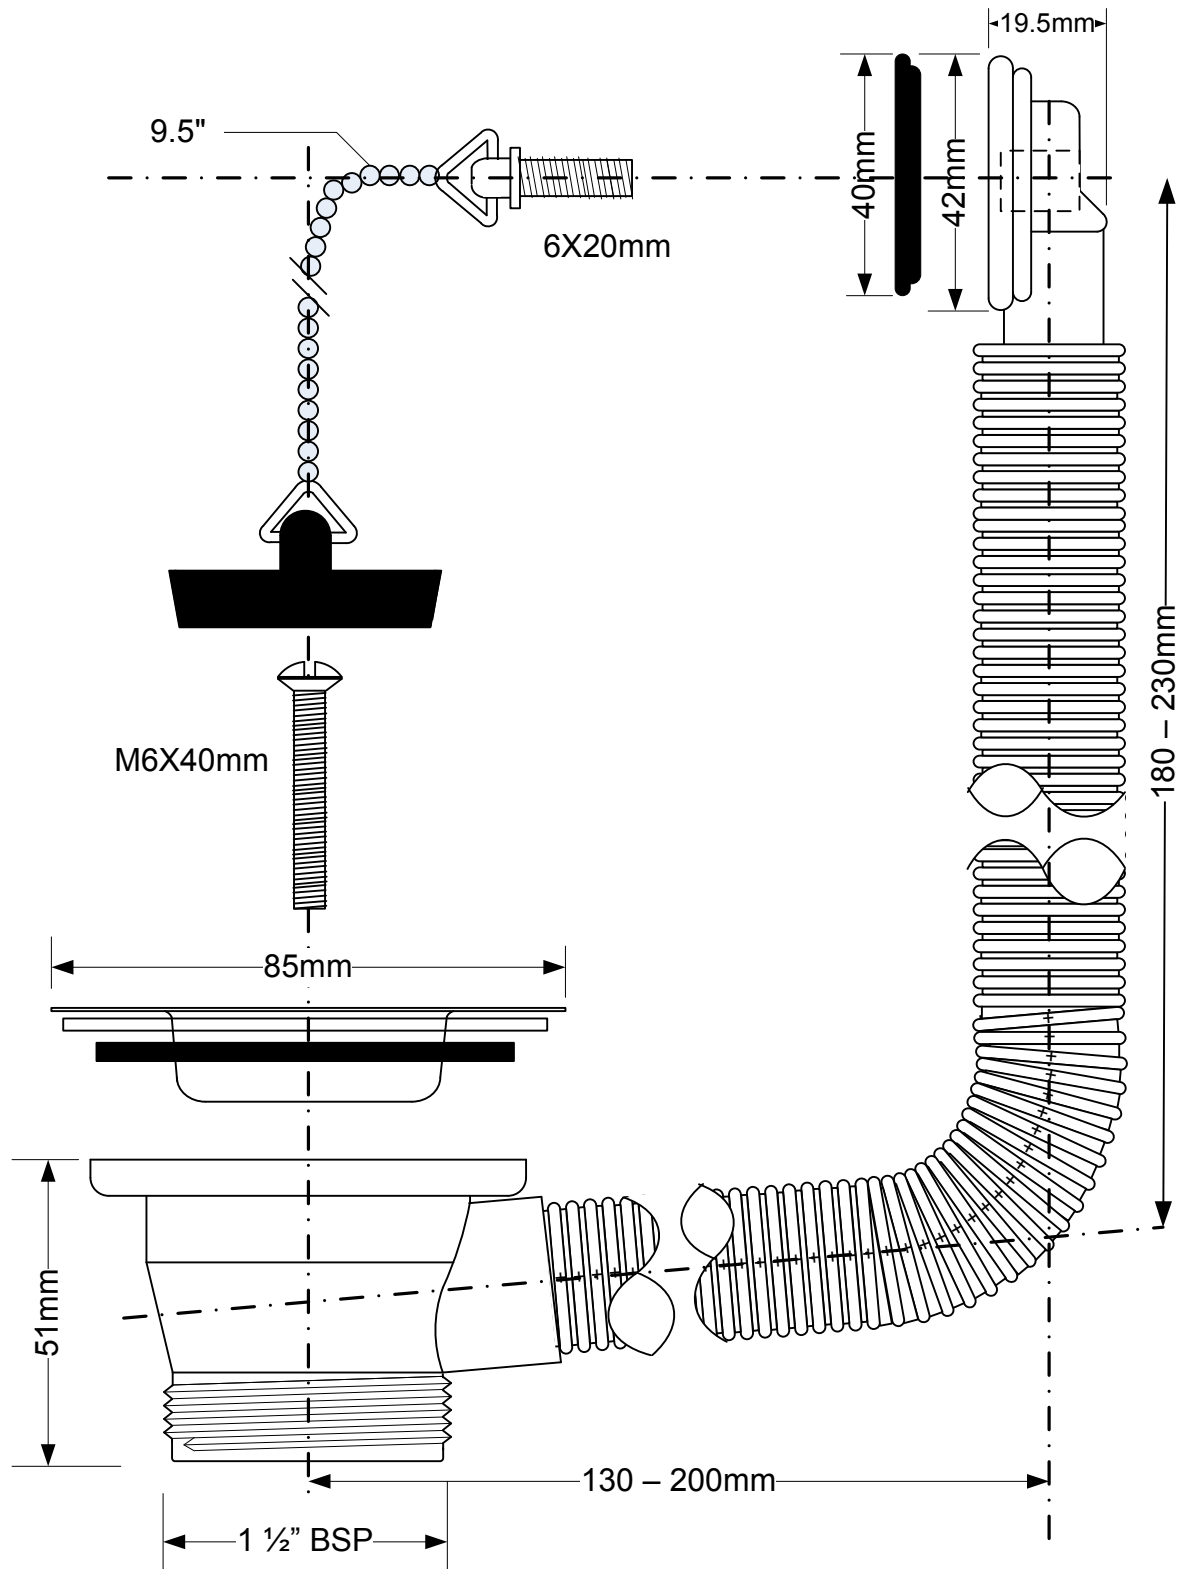

Code:

FSW2PR

© McALPINE
11/08/10

Drawing verified
correct as of:

DRAWN BY
ELLEN McLELLAN

REVISED
11.08.10

FILENAME
FSW2PR.VSD

SCALE
1: 1.25